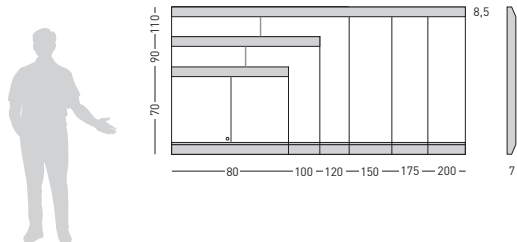

Vitrina de anuncios Zénit enmarcada con perfil de aluminio anodizado en color plata mate (tapa personalizable). Puertas correderas de metacrilato y cerradura con llave. Superficie de corcho tapizada en color.

Showcase with cork + colored fabric (6 colors) and anodized aluminium frame (customizable). Methacrylat secured sliding doors with key. Ideal for pinning up notes, notices, posters, etc.

*			
Z/760/V1	55 x 75	70 x 80	7
Z/760/V2	75 x 95	90 x 100	7
Z/760/V3	95 x 115	110 x 120	7
Z/760/V4	95 x 145	110 x 150	7
Z/760/V5	95 x 170	110 x 175	7
Z/760/V6	95 x 195	110 x 200	7

/NG /BD /AZ /VD /GR /OC

* /IN /BL /NJ