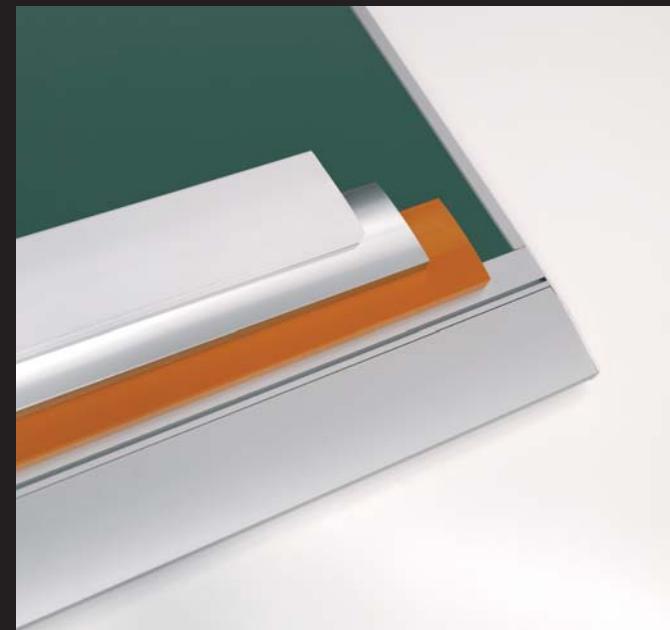

pizarra verde | chalkboard

Planning Sisplamo

Superficie ecológica
Ecologic surface